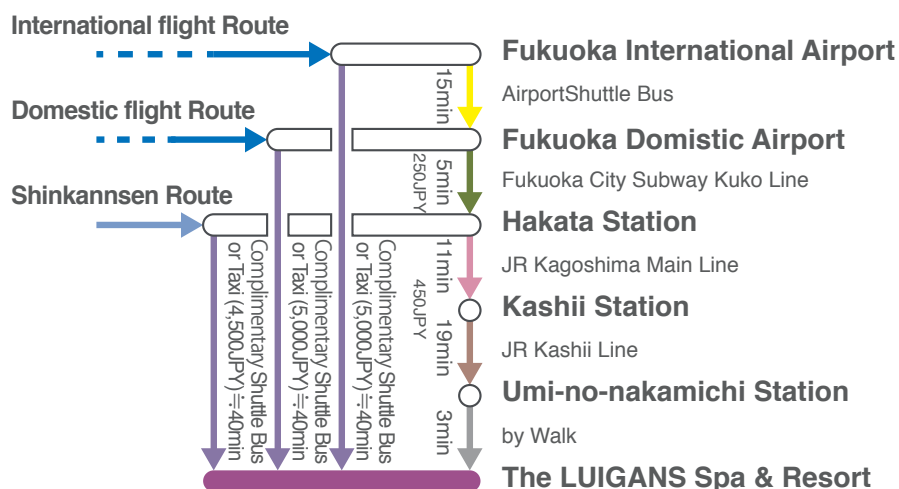

## Travel

The closest airport to The LUIGANS Spa & Resort is Fukuoka Airport. When arranging your flight, choose a flight that arrives at Fukuoka airport before XX:XX (if possible). Complimentary shuttle bus is available on October 14 (Sun) and 27 (Sat) between Fukuoka Airport to The LUIGANS. Further information will be posted on the website later.

## Travel (continued)

When using public transportation from Fukuoka airport to the venue, refer to the information below.

1. Upon arrival at Fukuoka Airport International Terminal, take an airport shuttle to the Domestic Terminal (15 min.).
2. From Fukuoka Airport Domestic Terminal, take Fukuoka City Subway Line and get off at Hakata station (5 min.).

**K11福岡空港-ふくおかこうこう-Fukuokakuko >**

**K12東比恵-ひがしひえ-Higashi-hie > K13博多-はかた-Hakata**

3. From Hakata station, take JR Kagoshima Main Line and get off at Kashii station (11 min.).

**博多-はかた-Hakata > 吉塚-よしづか-Yoshiduka >**

5. From Umi-no-nakamichi station, it is about a three-minute walk to The LUIGANS Spa & Resort.

Note: Do not fix your flight reservation until you confirm all the conditions for attending the school and complete the Acceptance Questionnaire.